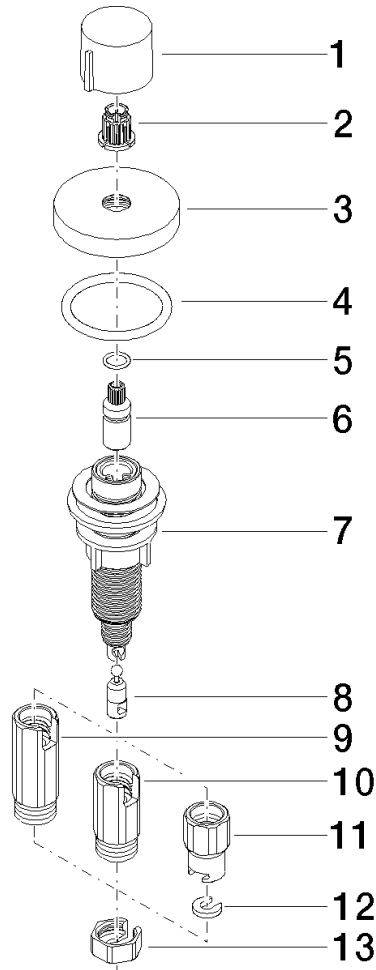

Strainer waste with control handle - Brushed Champagne (22kt Gold)

ELIO

10 710 970

- control for single basin
- including adapter for Bowden cable

Fits ELIO, ENO, MEM, META SQUARE, SYNC, TARA and TARA ULTRA

Fits: ELIO, MEM, TARA, TARA ULTRA, META SQUARE

	Brushed Champagne (22kt Gold)	10 710 970-46
	Chrome	10 710 970-00
	Brushed Platinum	10 710 970-06
	Platinum	10 710 970-08
	Durabrand (23kt Gold)	10 710 970-09
	Dark Chrome	10 710 970-19
	Brushed Durabrand (23kt Gold)	10 710 970-28
	Matte Black	10 710 970-33
	Champagne (22kt Gold)	10 710 970-47
	Brushed Chrome	10 710 970-93
	Brushed Dark Platinum	10 710 970-99

10 710 970

mm [inches]

10 710 970

Parts for other finishes can be found here: [Chrome](#)

Spare parts list

No.	Item Number	Name	Quantity used	Delivery time
1	09 20 97 030-46	handle	1	60
2	90 12 12 002 00 90	fixing cap	1	2
3	09 27 87 006-46	rosette	1	30
4	90 14 10 043 00 90	seal	1	2
5	09 14 10 042 90	seal	1	2
6	09 29 06 087-46	spindle	1	-
Spare part can no longer be ordered, please order the replacement item				
7	04 30 01 029 00 90	adaptor	1	2
8	09 24 03 175 90	adaptor	1	2
9	09 11 10 073-07	connection	1	30
10	09 11 10 074-07	connection	1	30
11	09 11 10 079-07	connection	1	30
12	09 30 11 087 90	disc	1	2
13	09 23 30 024-07	nut	1	30