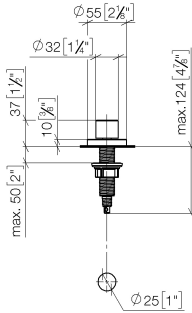

Strainer waste with control handle - Brushed Champagne (22kt Gold)

ELIO

10 710 970

- control for single basin
- including adapter for Bowden cable

Fits ELIO, ENO, MEM, META SQUARE, SYNC, TARA and TARA ULTRA

Fits: ELIO, MEM, TARA, TARA ULTRA, META SQUARE

	Brushed Champagne (22kt Gold)	10 710 970-46
	Chrome	10 710 970-00
	Brushed Platinum	10 710 970-06
	Platinum	10 710 970-08
	Durabrand (23kt Gold)	10 710 970-09
	Dark Chrome	10 710 970-19
	Brushed Durabrand (23kt Gold)	10 710 970-28
	Matte Black	10 710 970-33
	Champagne (22kt Gold)	10 710 970-47
	Brushed Chrome	10 710 970-93
	Brushed Dark Platinum	10 710 970-99

10 710 970

mm [inches]

10 710 970

Parts for other finishes can be found here: [Chrome](#)

Spare parts list

No.	Item Number	Name	Quantity used	Delivery time
1	09 20 97 030-46	handle	1	60
2	90 12 12 002 00 90	fixing cap	1	2
3	09 27 87 006-46	rosette	1	30
4	90 14 10 043 00 90	seal	1	2
5	09 14 10 042 90	seal	1	2
6	09 29 06 087-46	spindle	1	-
Spare part can no longer be ordered, please order the replacement item				
7	04 30 01 029 00 90	adaptor	1	2
8	09 24 03 175 90	adaptor	1	2
9	09 11 10 073-07	connection	1	30
10	09 11 10 074-07	connection	1	30
11	09 11 10 079-07	connection	1	30
12	09 30 11 087 90	disc	1	2
13	09 23 30 024-07	nut	1	30